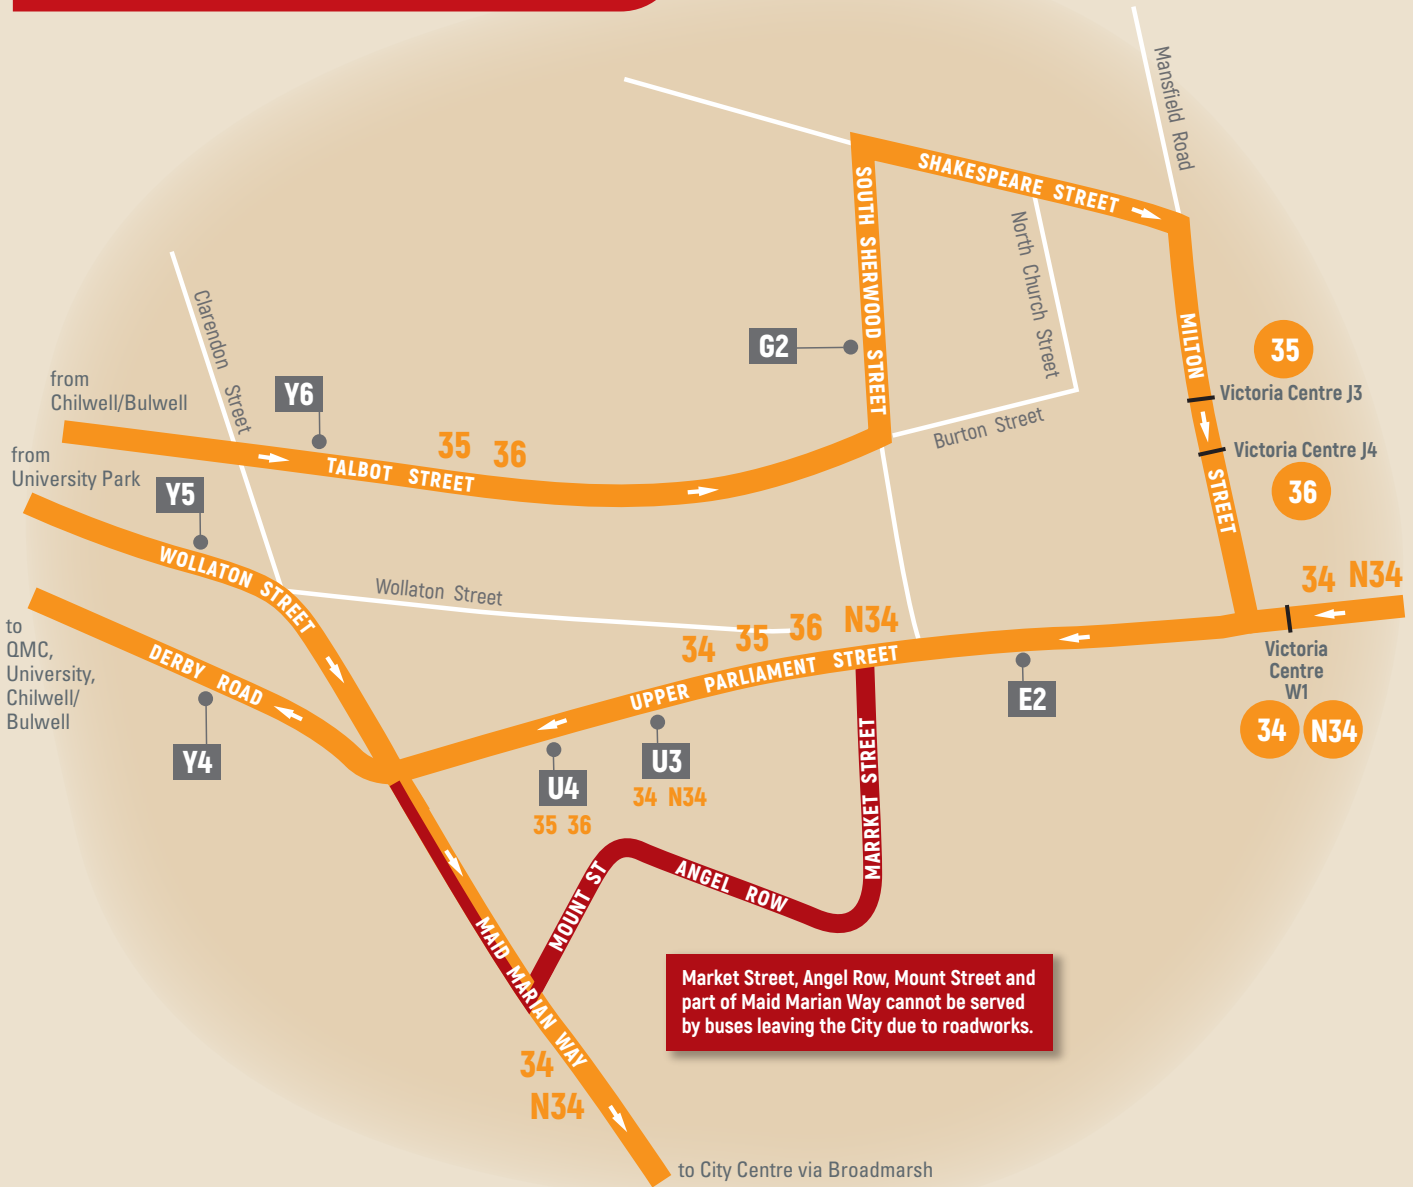

Orange Line 34, 35, 36, N34 Route Diversion

Orange Lines 34, 35, 36, N34

Closed section of route

Bus Stops

GRMMAPPING.CO.UK 12/12/24