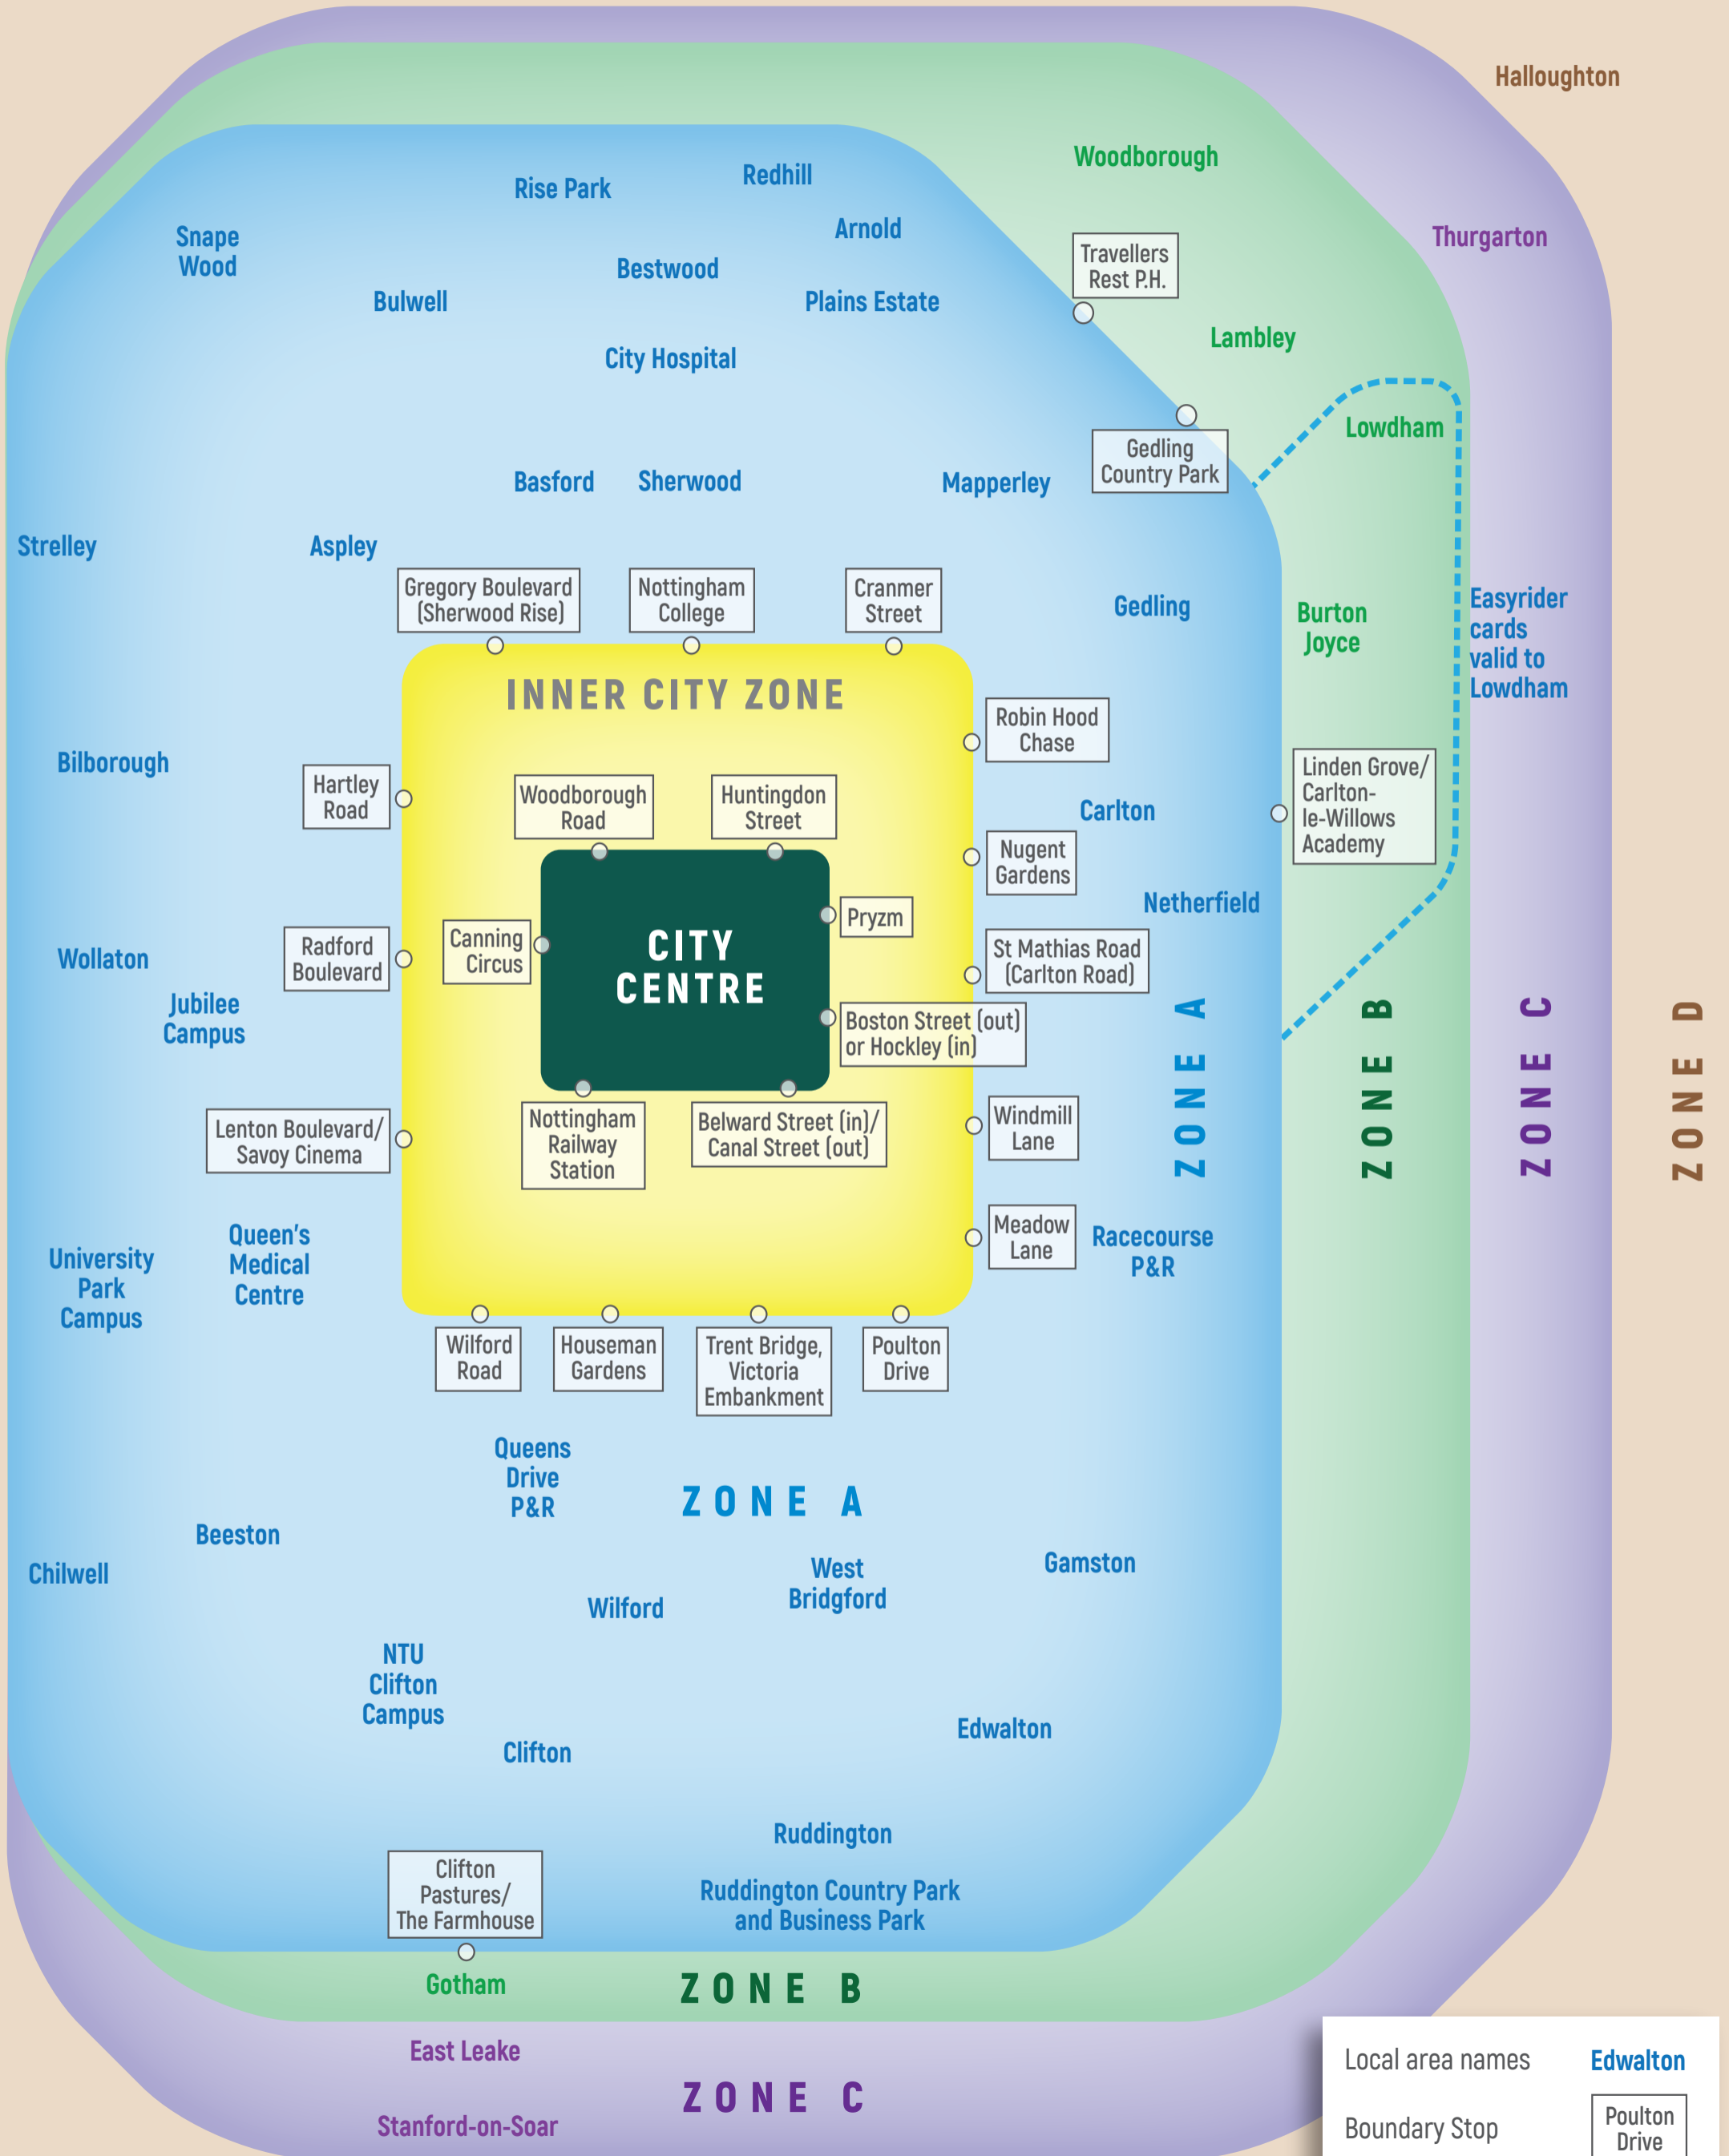

# Nottingham Fare Zones

Nottingham City  
**Transport**

Southwell

NTU  
Brackenhurst

Halloughton

Easyrider cards valid to Lowdham

|                  |               |
|------------------|---------------|
| Local area names | Edwalton      |
| Boundary Stop    | Poulton Drive |

© Copyright Nottingham City Transport