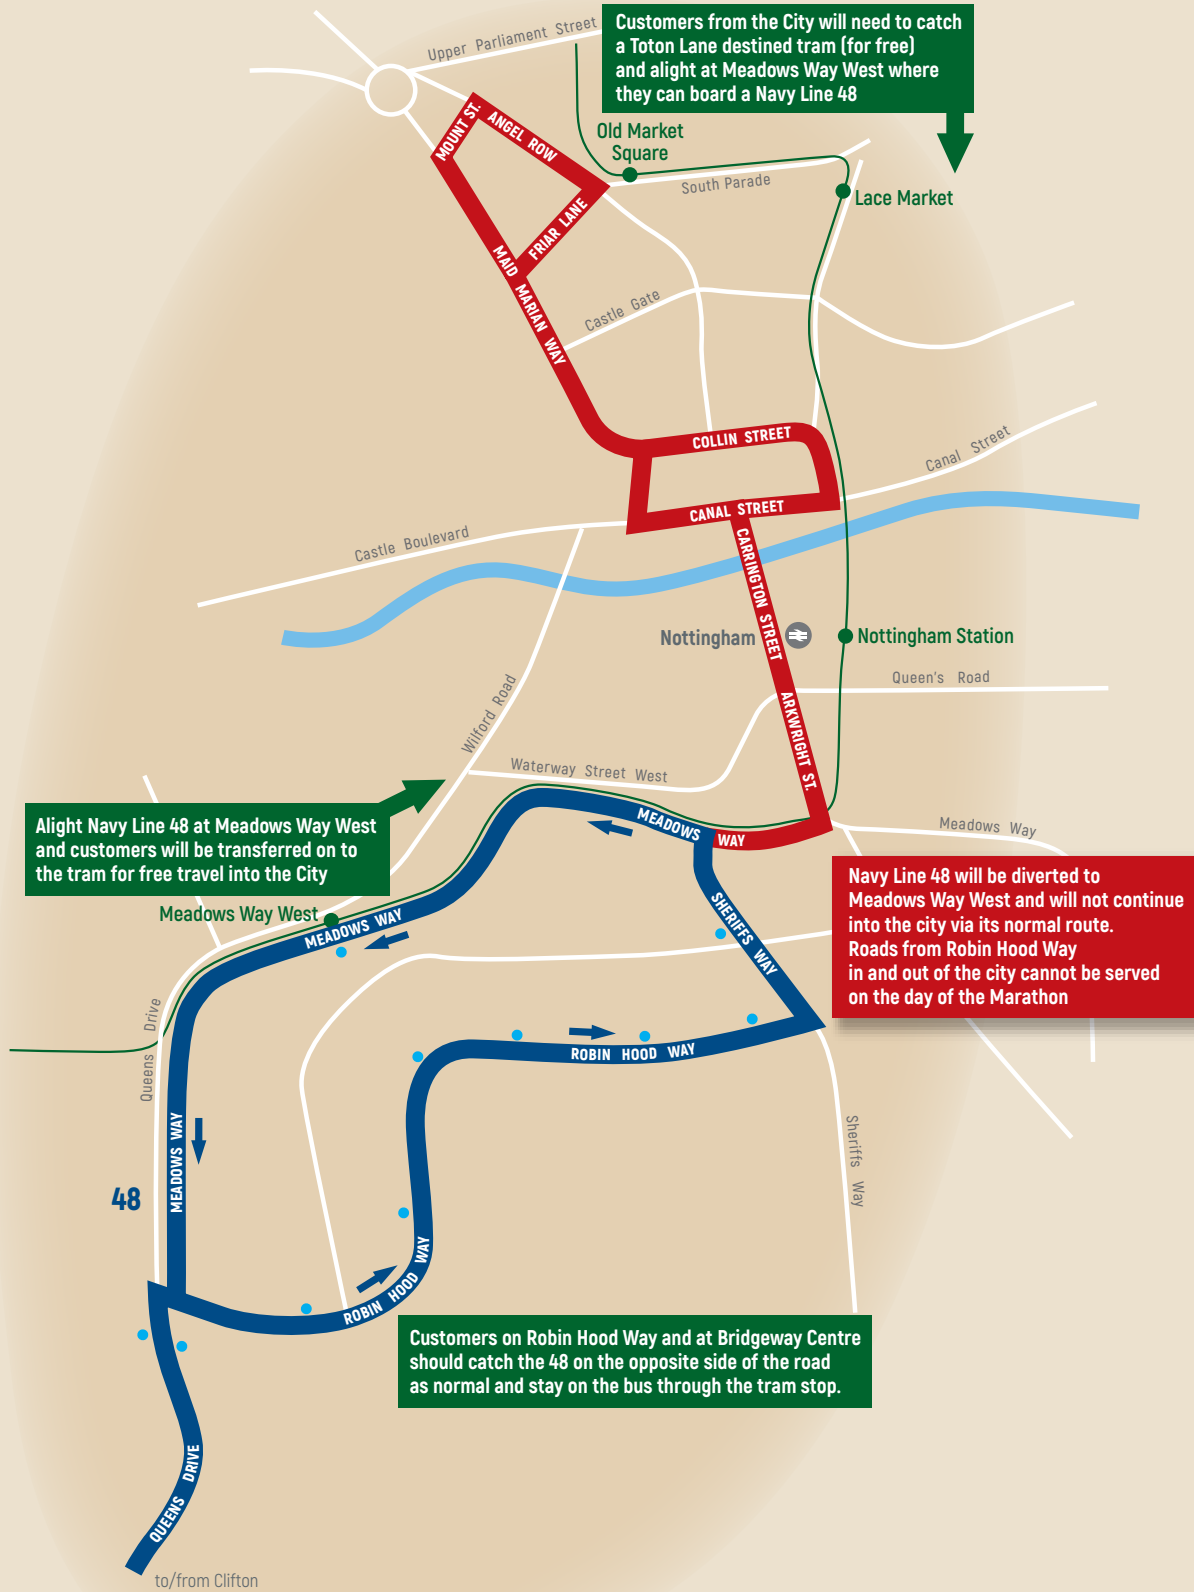

Navy Line 48 Marathon Route Diversions

Navy Line 48
 Closed section of route
 Bus Stops