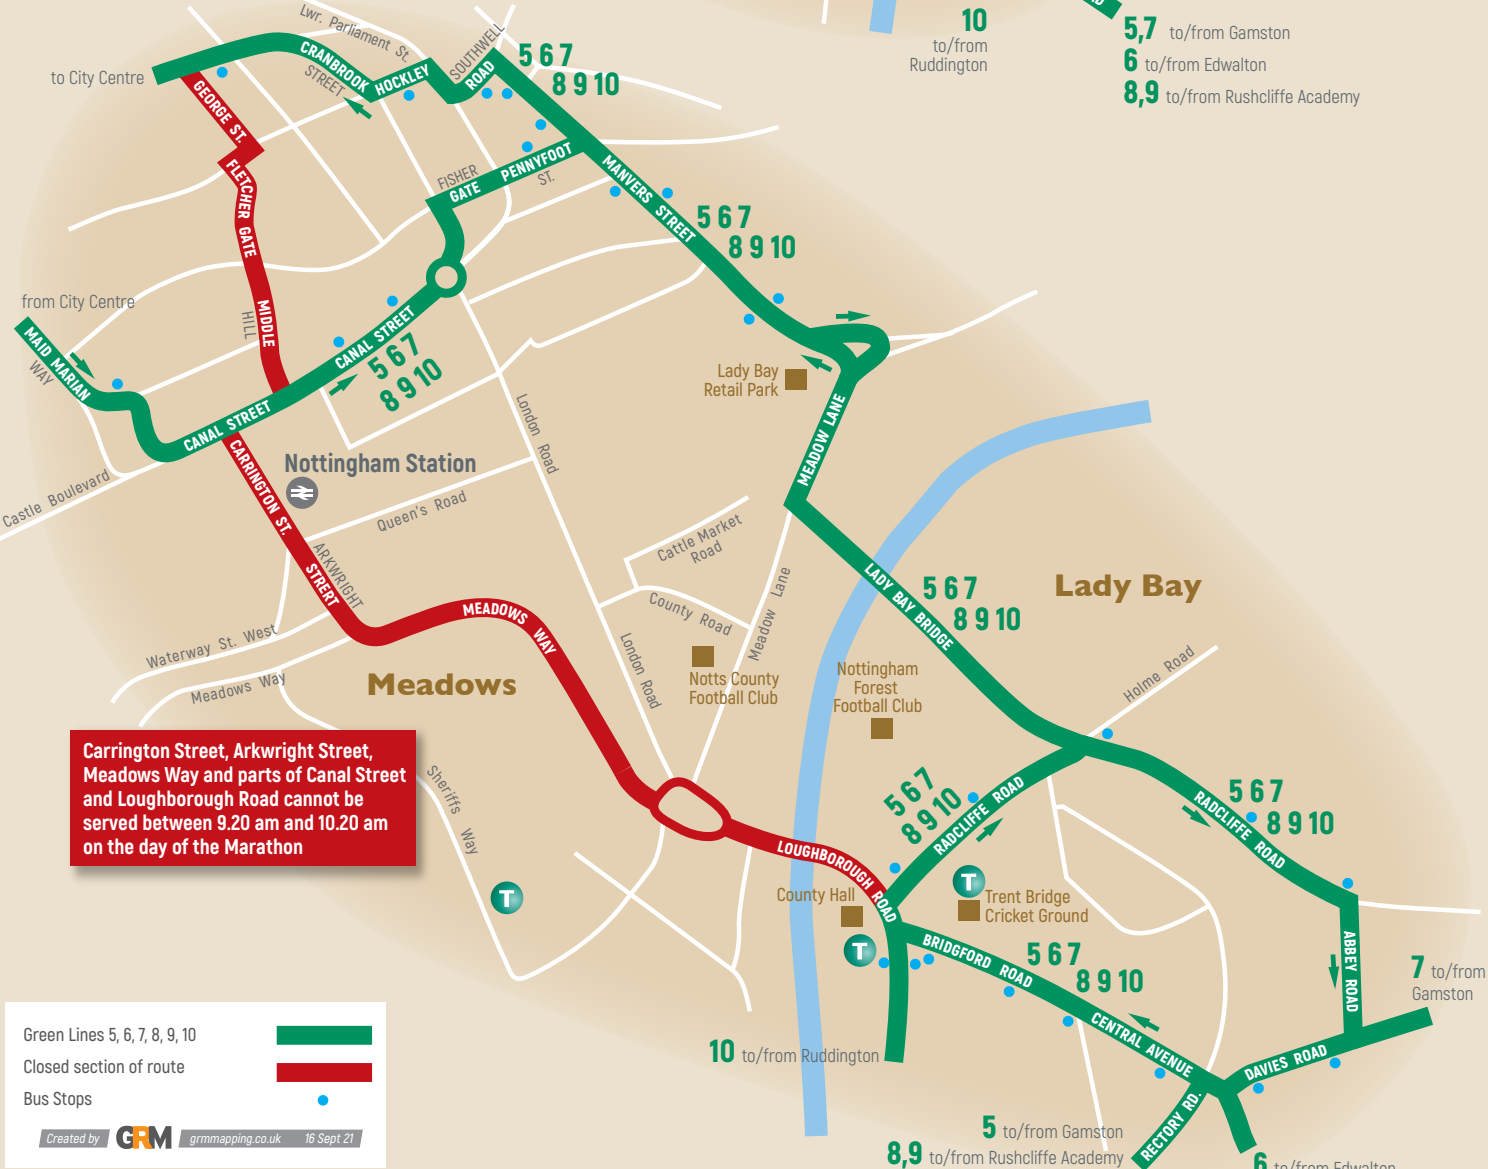

From 8.30 am until approx 1.30 pm

**Green Lines 5, 6, 7, 8, 9, 10
Marathon Route Diversions**

Carrington Street, Arkwright Street and Meadows Way cannot be served between 8.30 am and approximately 1.30 pm on the day of the Marathon

Between 9.20 am and 10.20 am

Carrington Street, Arkwright Street, Meadows Way and parts of Canal Street and Loughborough Road cannot be served between 9.20 am and 10.20 am on the day of the Marathon

Green Lines 5, 6, 7, 8, 9, 10 

Closed section of route 

Bus Stops 

Created by **GRM** grmmapping.co.uk 16 Sept 21