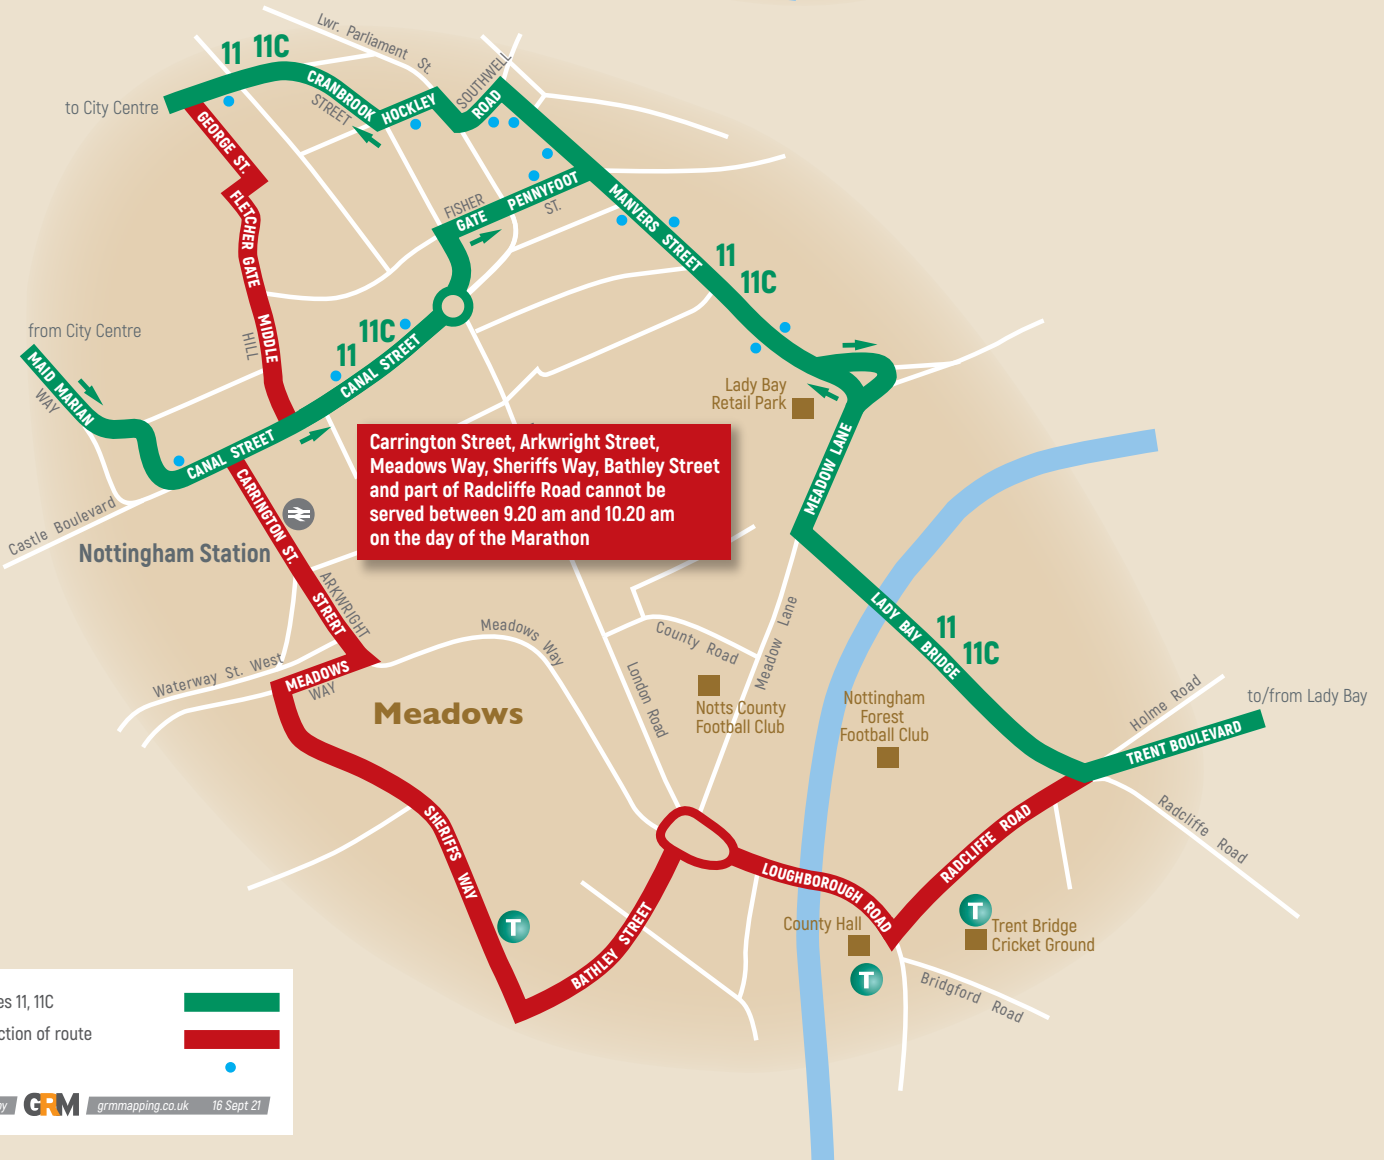

From 8.30 am until approx 1.30 pm

**Green Lines 11, 11C
Marathon Route Diversions**

Between 9.20 am and 10.20 am

Green Lines 11, 11C 

Closed section of route 

Bus Stops 

Created by **GRM** grmmapping.co.uk 16 Sept 21