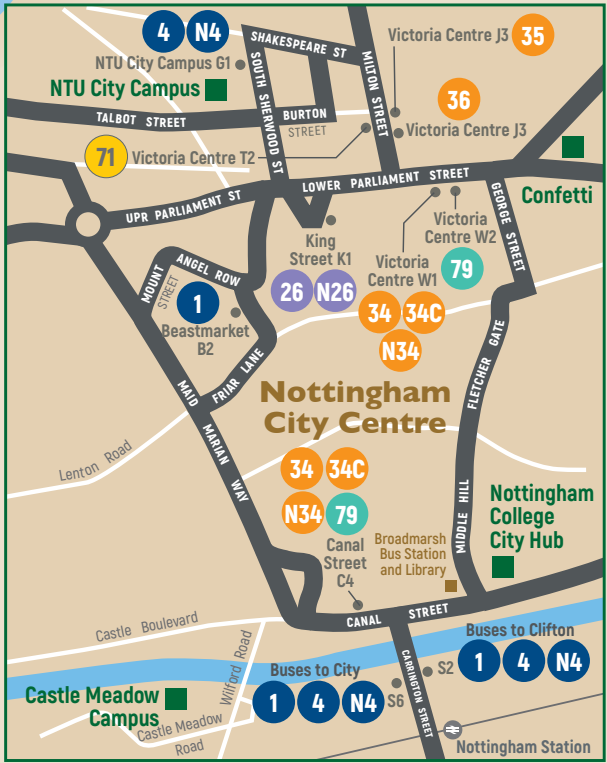

Navy Lines 1, 4, N4  
 Lilac Lines 26, N26  
 Pink Lines 28, 29, 30  
 Orange Lines 34, 34C, 35, 36, 36U, N34  
 Yellow Line 71  
 Turquoise Line 79  
 University Campus Sites

GRMMAPPING.CO.UK 28/08/24

## Buses to College and University Campuses

1 to and from Loughborough