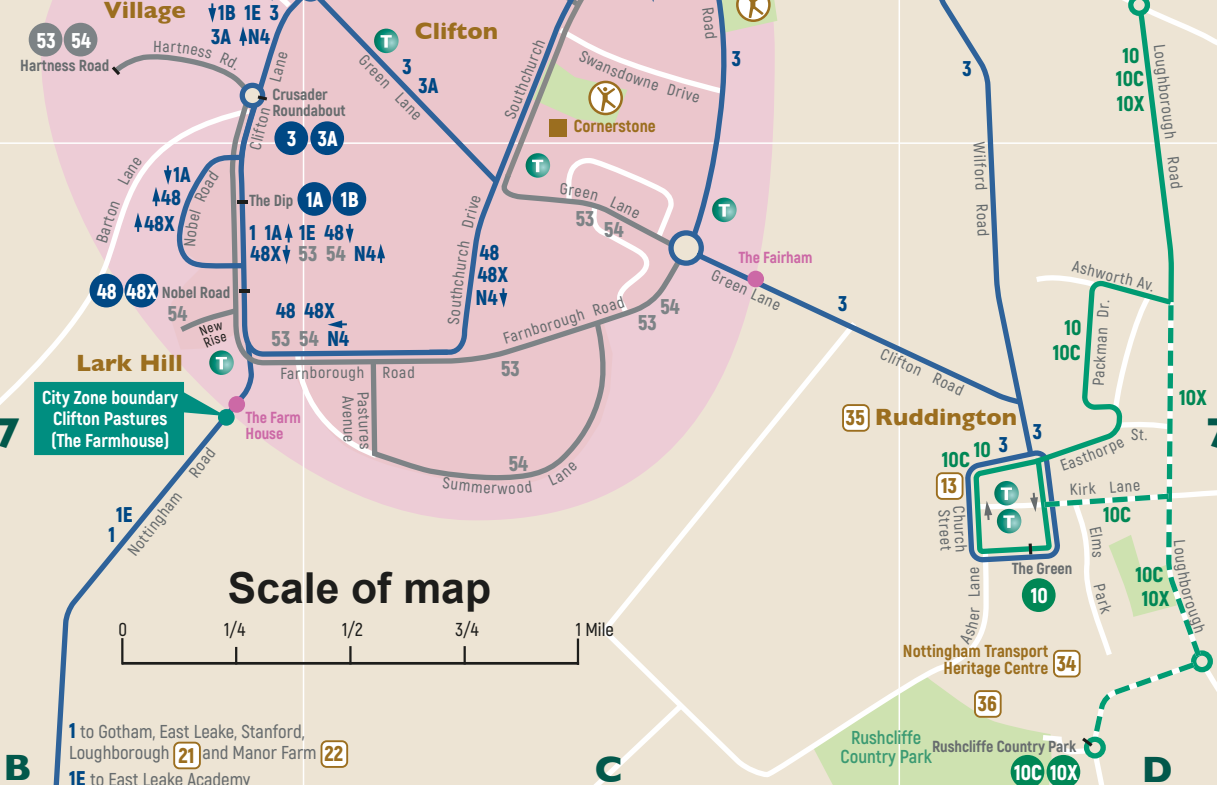

Places of Interest

1. Arboretum
2. Arnold Hill Park
3. Bestwood Country Park
4. Bonington Theatre
5. Broadway
6. Broxtowe Country Park
7. Bulwell Bogs and Water Park
8. Bulwell Hall Park
9. City of Caves
10. Colwick Park
11. Depot Climbing
12. Forest Recreation Ground
13. Framework Knitter's Museum
14. Gedling Country Park
15. Green's Windmill and Science Centre
16. Highfields Park
17. Highfields Park Adventure Golf
18. Holme Pierpoint Country Park
19. Lakeside Arts Centre
20. Laser Tag
21. Loughborough
22. Manor Farm
23. MFA Bowl
24. Motorpoint Arena
25. Museum of Nottingham Life at Brehwale Yard
26. National Ice Centre
27. National Justice Museum
28. Newland Water Sports Centre
29. Nottingham Arts Theatre
30. Nottingham Castle
31. Nottingham Climbing Centre
32. Nottingham Contemporary
33. Nottingham Playhouse
34. Nottingham Transport Heritage Centre

Halls of Residence