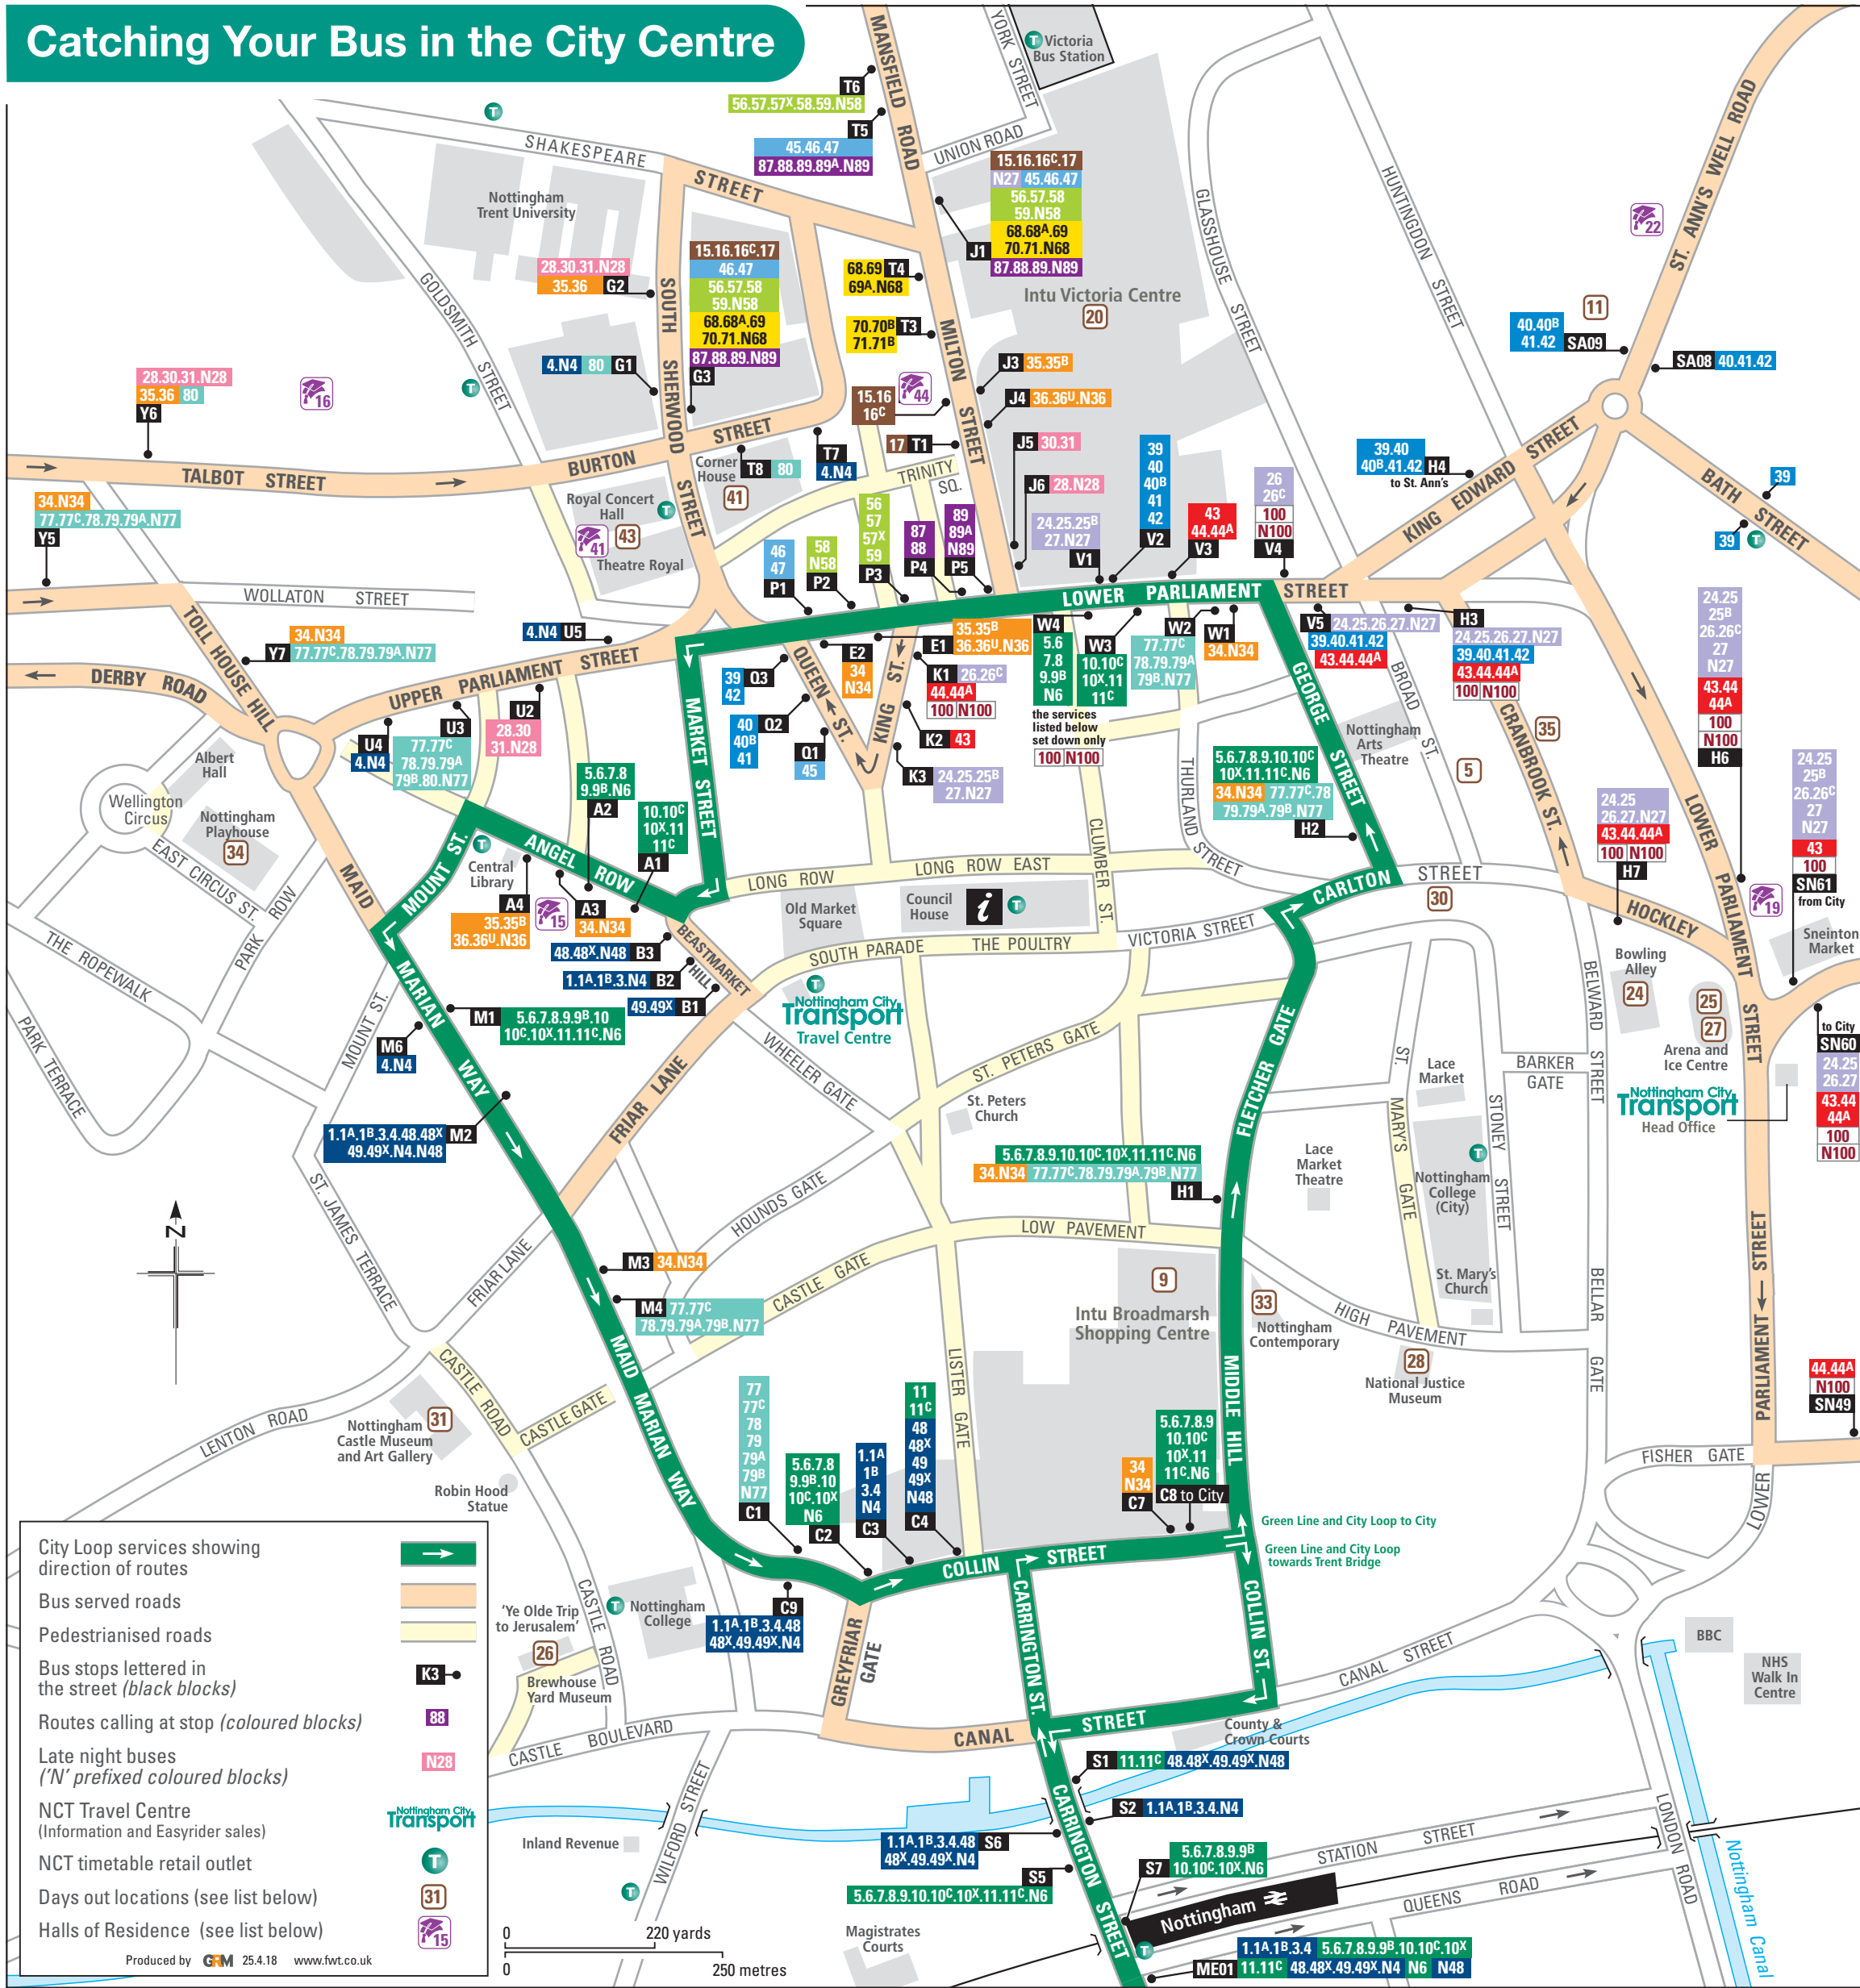

Catching Your Bus in the City Centre

- City Loop services showing direction of routes
- Bus served roads
- Pedestrianised roads
- Bus stops lettered in the street (black blocks)
- Routes calling at stop (coloured blocks)
- Late night buses ('N' prefixed coloured blocks)
- NCT Travel Centre (Information and Easyrider sales)
- NCT timetable retail outlet
- Days out locations (see list below)
- Halls of Residence (see list below)